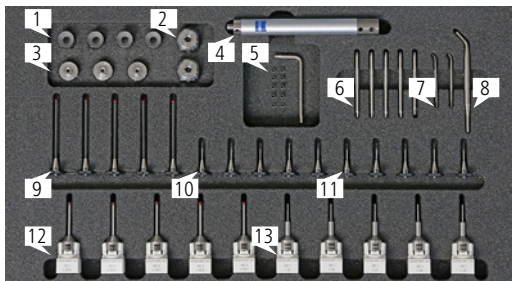

Tasterbausatz Sterntaster mit kleinen Tastern, M5, 37-teilig

626115-9150-000

Pos	Anzahl	Sachnummer	Bezeichnung	Gewicht
1	1	626107-1015-105	Tasterverlängerung mit Kegelaufnahme, Titan, DGE11, LE100	5 g
2	2	626107-6280-070	Würfel 15 mit Kegelaufnahme M5, Titan, L17,5, ML10, B15, DG11	13 g
3	3	626107-6280-060	Kegeladapter mit Sternaufnahme, 5-fach M3 XXT Titan, DG11, L10, ML5	5 g
4	1	626107-1100-105	Tasterverlängerung mit Kegelaufnahme, ThermoFit Silber, DGE11, LE100	17 g
5	1	626119-0001-019	Schraubenset für Kegelaufnahme, M3 (10 Stk.), inkl. Torx Schraubendreher T6	1 g
6	5	626109-0035-000	Torx Schraubendreher T6, abgewinkelt, Stahl	2 g
7	2	000000-0015-323	Stiftschlüssel, 1,1	1 g
8	1	602030-0222-000	Stiftschlüssel, 2,9	8 g
9	5	626103-0300-050	Taster mit Gewinde, M3 XXT, ThermoFit, Rubin, DG5, DK3, DS2, L50, ML41	1 g
10	5	626113-0050-020	Taster mit Gewinde, M3 XXT, abgesetzt, Rubin, DG5, DK0,5, L20, ML11, MLE2,3, DS1, DSE0,3	1 g
11	5	626113-0030-020	Taster mit Gewinde, M3 XXT, abgesetzt, Rubin, DG5, DK0,3, L20, ML11, MLE2,3, DS1, DSE0,2	1 g
12	5	600342-8020-000	Taster mit Gewinde, M5, Hartmetall, Rubin, DG11, DK3, DS2, L33,5, ML23,5	4 g
13	1	602030-8061-000	Taster mit Gewinde, M5, abgesetzt, Rubin, DG11, DK1, L32, ML12, MLE5, DS1, DSE0,8	8 g
14	1	V0587_A_001	Inhaltsübersicht	

www.probes.zeiss.com